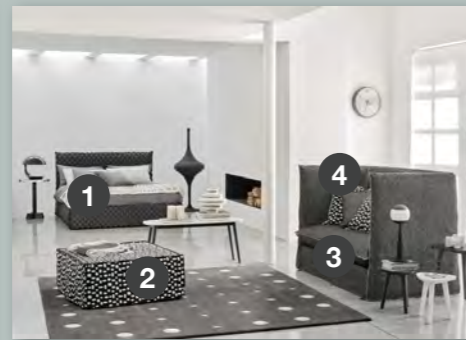

**PAG. 66-67**

- 1 GHOST 80E / NATURAL Lino Bianco - C (1000 White)
- BED RUNNER:**
- 2 STRUCTURES Calcare - B (1000 White)
- 3 GHOST 18 / STRUCTURES Calcare - B (1000 White)
- CUSHIONS:**
- 4 NATURAL Lino Bianco - C (1000 White)
- 5 NEXT 999 / Slate