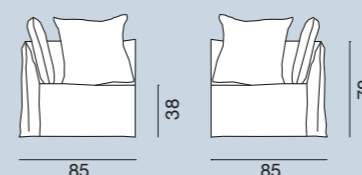

Ghost 27

Elemento ad angolo / terminale, struttura in multistrati e massello, con cinghie elastiche. Imbottitura in poliuretano espanso a quote differenziate. Rivestimento sfoderabile. Cuscini volanti in misto piuma: due schienali da 60 x 60 cm.

Corner / end element, multilayer and solid wood frame, with elastic belts, upholstered with polyurethane foams, removable covers. Two back cushions in dacron and down 60 x 60 cm.

Eck- / Endelement, Gestell aus Multischicht- und Massivholz, mit Gummigurten. Polsterung aus Polyurethanschaum differenzierter Dichte, abziehbar. Zwei Rückenissen aus Dacron und Daunenfüllung 60 x 60 cm.

Élément d'angle / terminaison, structure en multiplis et bois massif, avec sangles élastiques. Rembourrage en mousse polyuréthane à densité différenciée, déhoussable. Deux coussins dossier en dacron et plume 60 x 60 cm.