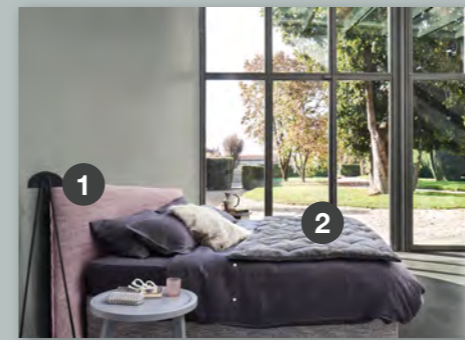

PAG. 86-87

- 1 GHOST 80XT / IUTA Melanzana - C (8450 Rosa)
- **BED RUNNER:**
- 2 MAPS Alley - C