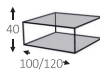

La table de dimension 120 x 120 peut supporter une charge statique allant jusqu'à 40 kg.

Technical characteristics

Structure: mat black powder coated steel.

Shelves: clear or smoked-grey coloured 6mm thick (side tables) or 8mm (all other articles) toughened glass or oak veneered MDF (9 stains or 19 lacquer colours available) or lacquered MDF (19 colours) or slate finish (2 colors).

Table dim. 120x120 cm structures can support a static load up to 40 kg.

Gamme | Range

bout de canapé | side table
1 ou 2 plateaux | 1 or 2 tops
40 x 40 x 40
50 x 50 x 45

table basse | coffee table
1 ou 2 plateaux | 1 or 2 tops
100 x 100 x 40
120 x 120 x 40
120 x 80 x 40

console | console
2 plateaux | 2 tops
130 x 35 x 85

selette | pedestal
32 x 32 x 85
38 x 38 x 110

bibliothèque | tower
bookcase
38 x 38 x 112
38 x 38 x 148

tablette | tower
pull-up table
40 x 30 x 55,5

meuble tv | tv unit
150 x 45 x 160