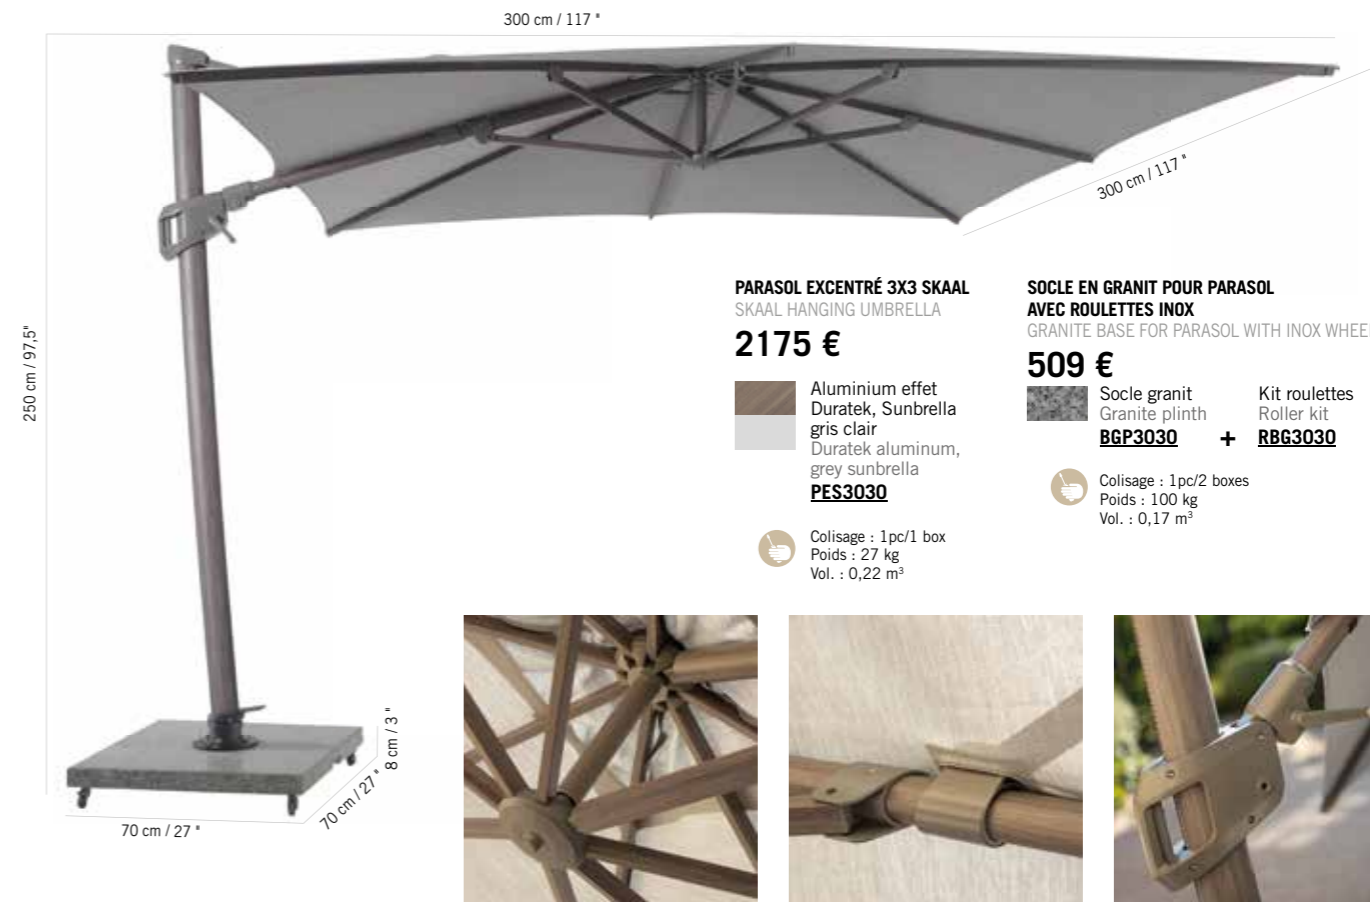

PARASOL EXCENTRÉ 3X3 SKAAL
SKAAL HANGING UMBRELLA
2175 €

Aluminium effet Duratek, Sunbrella gris clair
Duratek aluminum, grey sunbrella
PES3030

Colisage : 1pc/1 box
Poids : 27 kg
Vol. : 0,22 m³

SOCLE EN GRANIT POUR PARASOL AVEC ROULETTES INOX
GRANITE BASE FOR PARASOL WITH INOX WHEELS

509 €

Socle granit Granite plinth
BGP3030 + **RBG3030**

Kit roulettes Roller kit
Colisage : 1pc/2 boxes
Poids : 100 kg
Vol. : 0,17 m³

PARASOL EXCENTRÉ 3X3 SOCLE EN GRANIT AVEC ROULETTES INOX + HOUSSE DE PROTECTION
HANGING UMBRELLA WITH GRANITE BASE, INOX WHEELS + PROTECTION COVER
Ref. **PES3031** + **BGP3030** + **RBG3030**
2058 €

PARASOL EXCENTRÉ 3X3 GRIS ANTHRACITE
DARK GREY HANGING UMBRELLA
1549 €

Aluminium gris, Toile Olefin gris chiné
Grey aluminum, Grey Olefin canopy
PES3031

Colisage : 1pc/1 box
Poids : 27 kg
Vol. : 0,22 m³

SOCLE EN GRANIT POUR PARASOL AVEC ROULETTES INOX
GRANITE BASE FOR PARASOL WITH INOX WHEELS

509 €

Socle granit Granite plinth
BGP3030

+ Kit roulettes Roller kit
RBG3030

Colisage : 1pc/2 boxes
Poids : 100 kg
Vol. : 0,17 m³

PARASOL EXCENTRÉ 3X3 SOCLE EN GRANIT AVEC ROULETTES INOX + HOUSSE DE PROTECTION
HANGING UMBRELLA WITH GRANITE BASE, INOX WHEELS + PROTECTION COVER
Ref. **PES3032** + **BGP3030** + **RBG3030**
2058 €

PARASOL EXCENTRÉ 3X3 BLANC
WHITE HANGING UMBRELLA
1549 €

Aluminium blanc, Toile Olefin gris chiné
White aluminum, Grey Olefin canopy
PES3032

Colisage : 1pc/1 box
Poids : 27 kg
Vol. : 0,22 m³

SOCLE EN GRANIT POUR PARASOL AVEC ROULETTES INOX
GRANITE BASE FOR PARASOL WITH INOX WHEELS

509 €

Socle granit Granite plinth
BGP3030

+ Kit roulettes Roller kit
RBG3030

Colisage : 1pc/2 boxes
Poids : 100 kg
Vol. : 0,17 m³